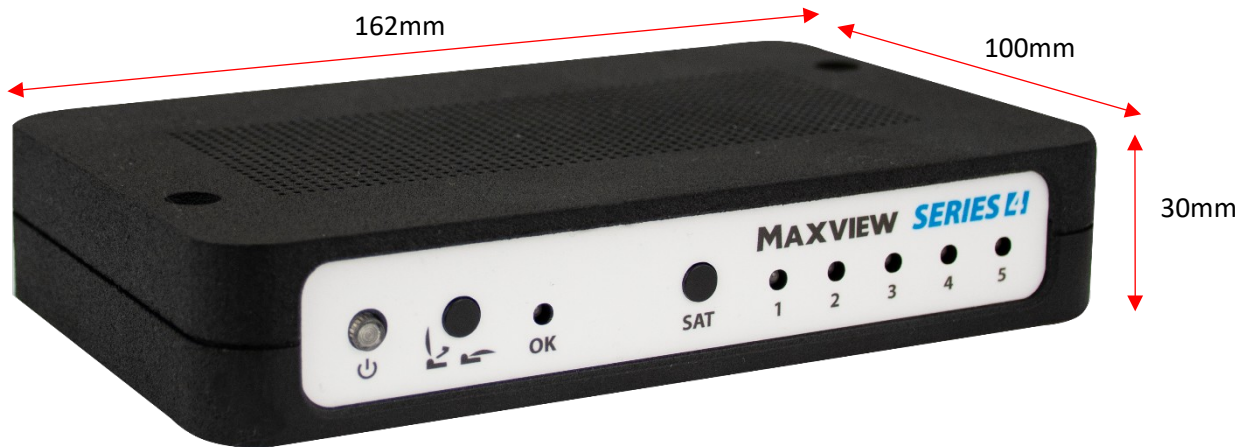

Series 4 Control Box Dimensions:

Height: 30mm

Depth: 100mm

Width: 162mm

Scope 50cm Head Unit Dimensions:

- | | | | |
|----|--------|----|--------|
| A: | 18.5cm | F: | 43cm |
| B: | 79cm | G: | 43cm |
| C: | 50cm | H: | 25.5cm |
| D: | 60cm | I: | 102cm |
| E: | 77.5cm | | |